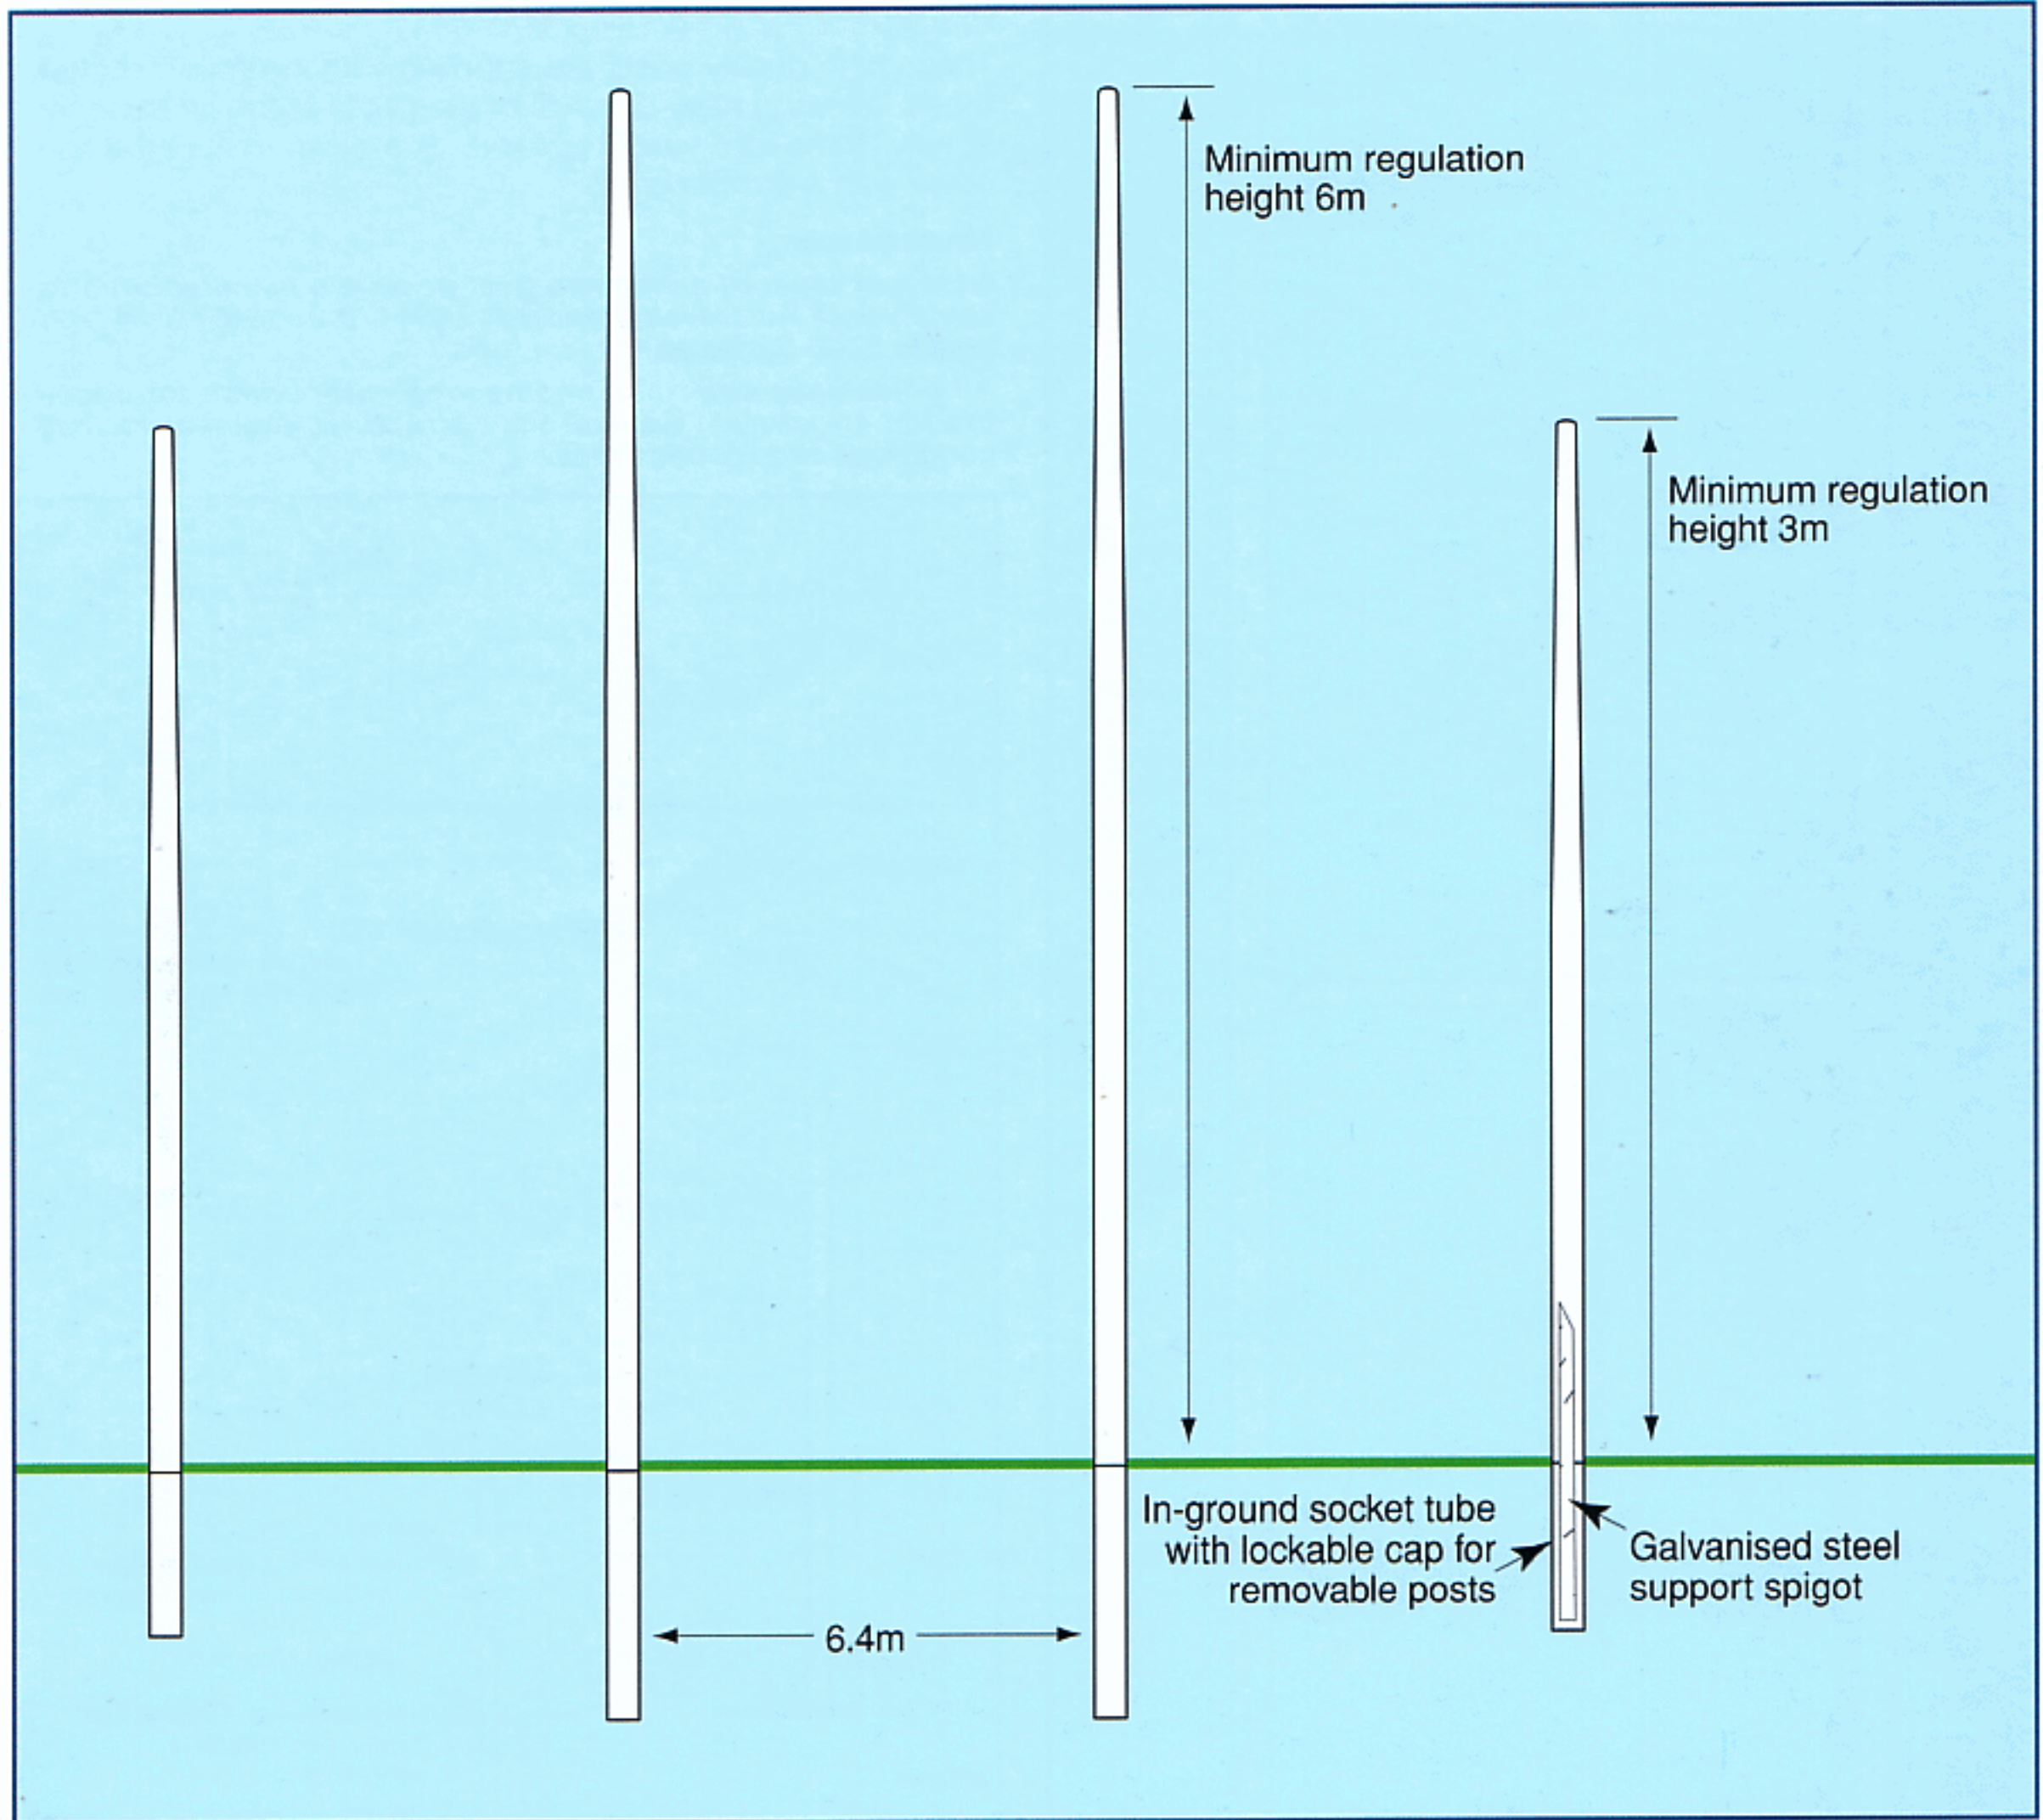

GOAL POSTS

AFL goal post range

DESIGNERS AND MANUFACTURERS OF
URBAN STREETWARE AND LIGHTPOLES

GOLDSPAR

Goldspar tapered aluminium goal posts are light and strong for easy transportation and installation. Finished in a durable gloss white powder-coated finish, the posts are virtually maintenance free.

AFL posts are available in standard heights of 12m, 9m, 8m, 7.5m, and 6m, or to your specifications. These high quality posts are supplied with in-ground socket tubes, allowing easy removal of the posts in the off-season. Simply lift the light-weight pole out, fit the cap to the tube and cover with a divot of grass.

Specifications

Height	Post diameter	Top diameter	Wall thickness
12 m	125mm	76mm	3mm
9 m	101mm	46mm	2.5mm
8 m	101mm	46mm	2.5mm
7.5 m	80mm	46mm	2mm
6 m	80mm	46mm	2mm