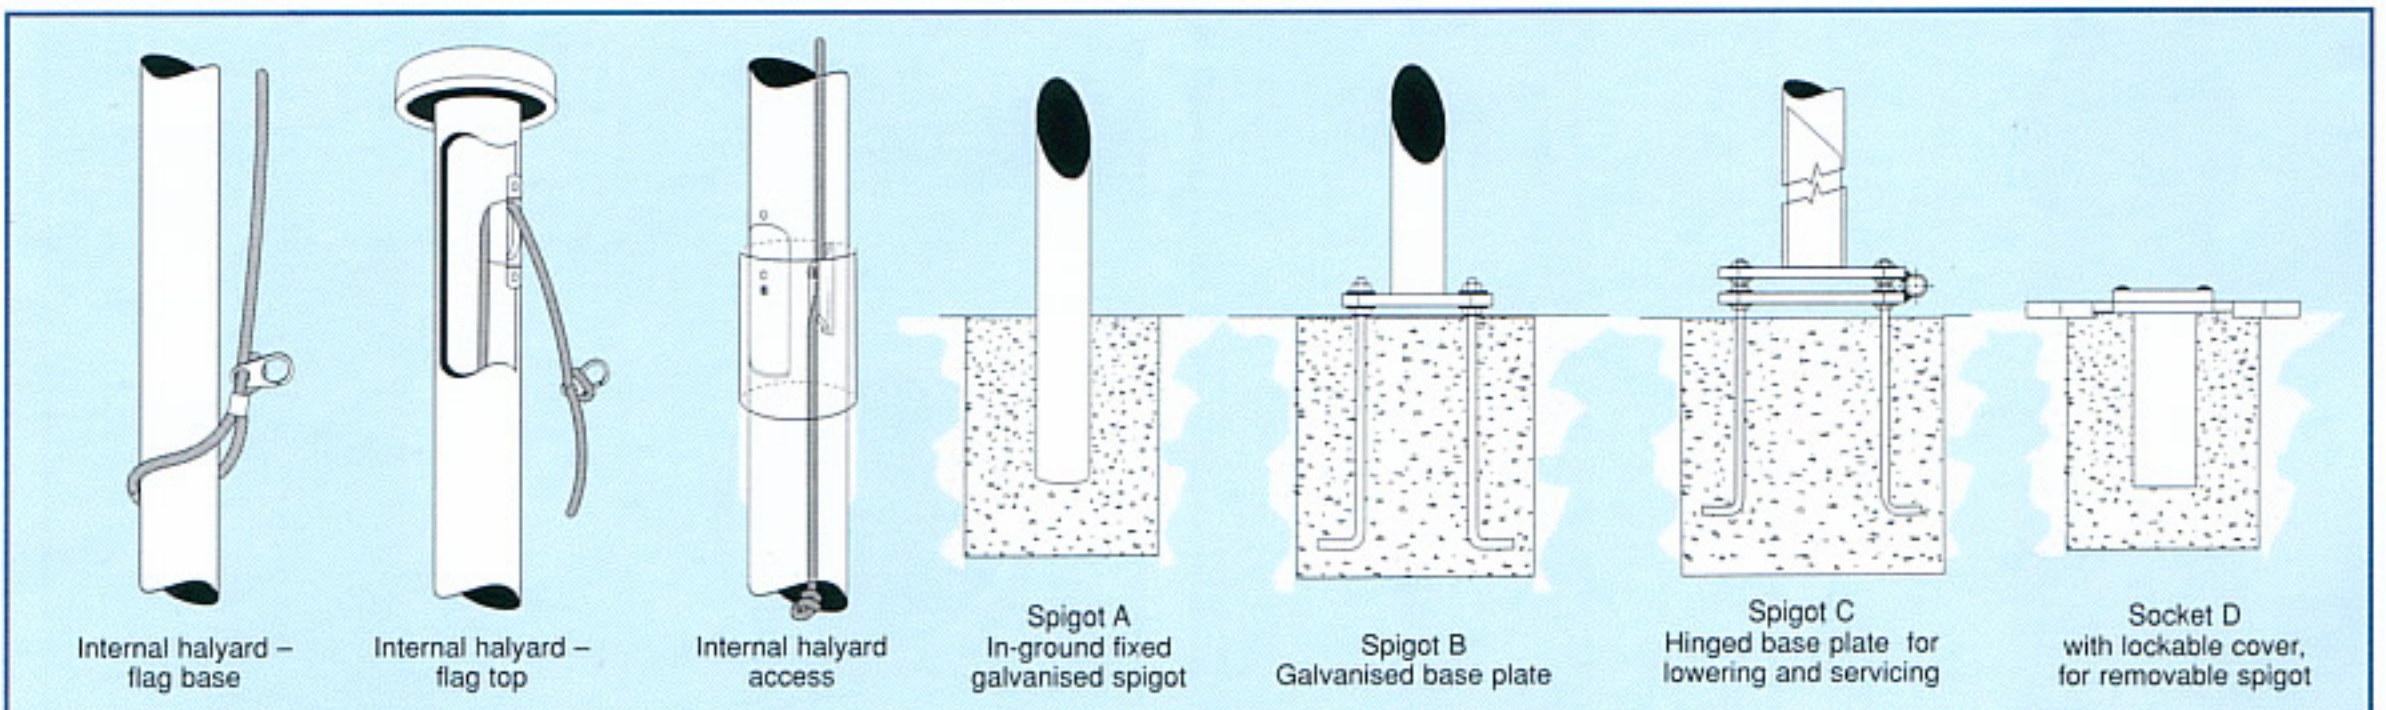

# AUSTRALIANA

tapered flagpoles

External halyard flag rope

DESIGNERS AND MANUFACTURERS OF URBAN STREETWARE AND LIGHTPOLES

Designed to enhance the look of public and corporate spaces, Australiana aluminium flagpoles are elegantly tapered using Goldspar's unique production processes.

Elegant, durable and maintenance-free, Goldspar aluminium flagpoles add the perfect finishing touch to museums, embassies, hotels, exhibition centres, business parks or other commercial and residential applications.

Australiana tapered flagpoles range from 3 metres to 20 metres and are designed to withstand winds of up to 180 km/h (higher-load poles available to special order).

Average depth for footing is 1/10th pole height (consult your structural engineer).