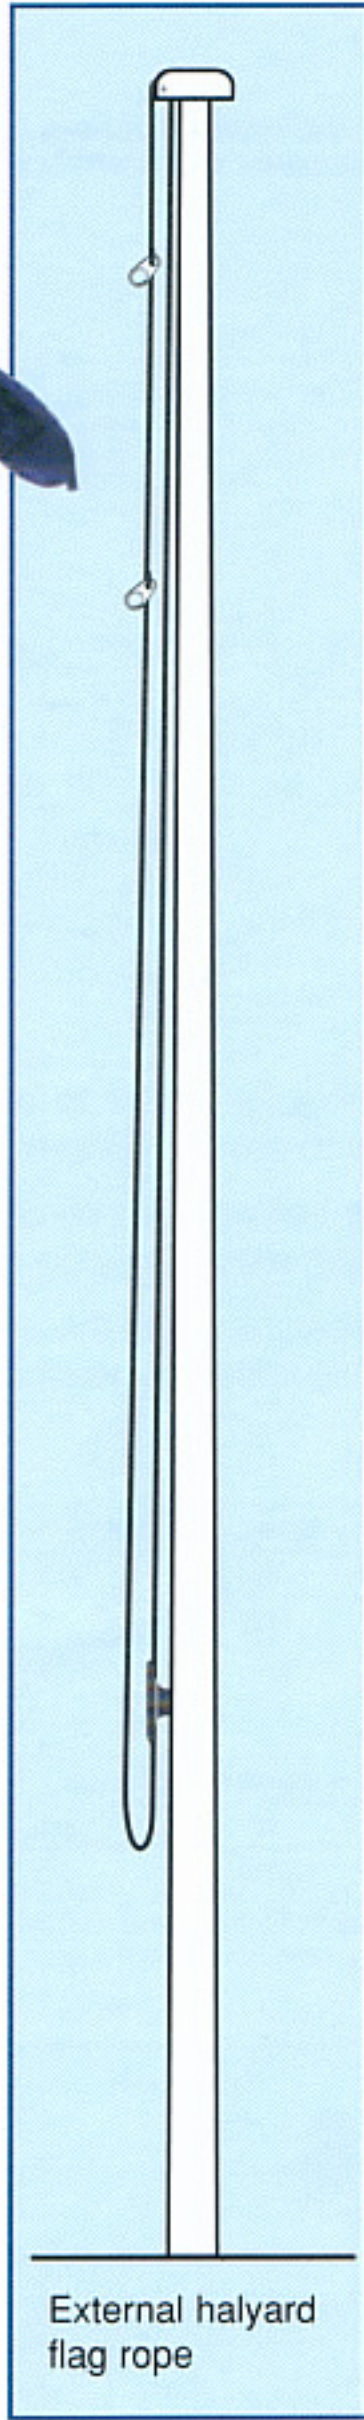

# AUSTRALIANA

tapered flagpoles

External halyard flag rope

DESIGNERS AND MANUFACTURERS OF URBAN STREETWARE AND LIGHTPOLES

Designed to enhance the look of public and corporate spaces, Australiana aluminium flagpoles are elegantly tapered using Goldspar's unique production processes.

Australiana tapered flagpoles range from 3 metres to 20 metres and are designed to withstand winds of up to 180 km/h (higher-load poles available to special order).

Average depth for footing is 1/10th pole height (consult your structural engineer).