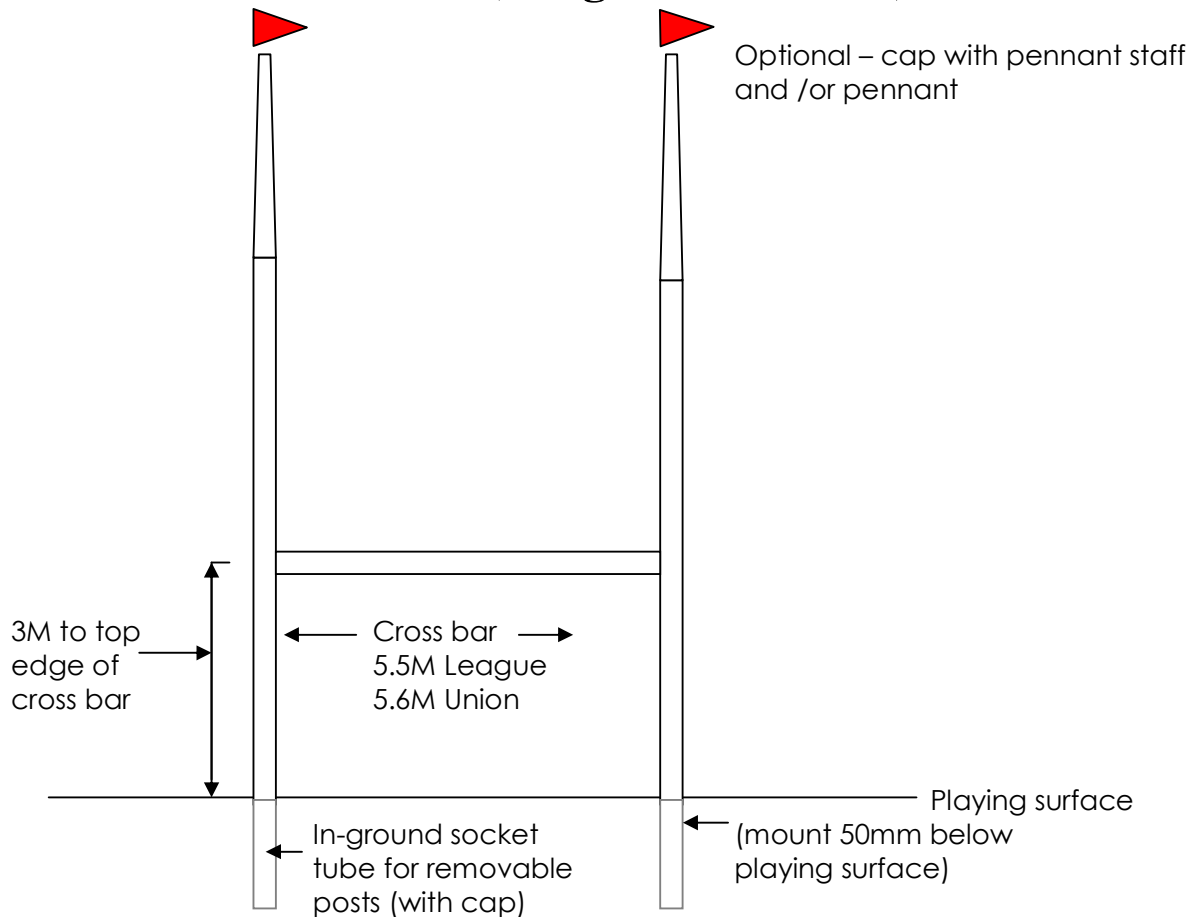

## RUGBY GOAL POSTS (League and Union)

**Goldspar** tapered aluminium goal posts are light and strong and therefore easy to transport and install. The high gloss white powder coated finish is very durable so the posts are maintenance free.

**Goldspar** Rugby Posts are available in seven heights – 18M, 16M, 15M, 12M, 9M, 7.5M and 6M or to your specifications. Our high quality posts are supplied with in-ground socket tubes which allow simple removal of the posts in the off-season (slip the pole out, cap the tube [cap supplied] and cover with a divot of grass).

**Goldspar** goal posts are easy to move – approximate weight per pole (excluding spigot):

18m	80 kg
16m	75 kg
15m	70 kg
12m	40 kg
9m	22 Kg
7.5m	10 kg
6m	8 kgs